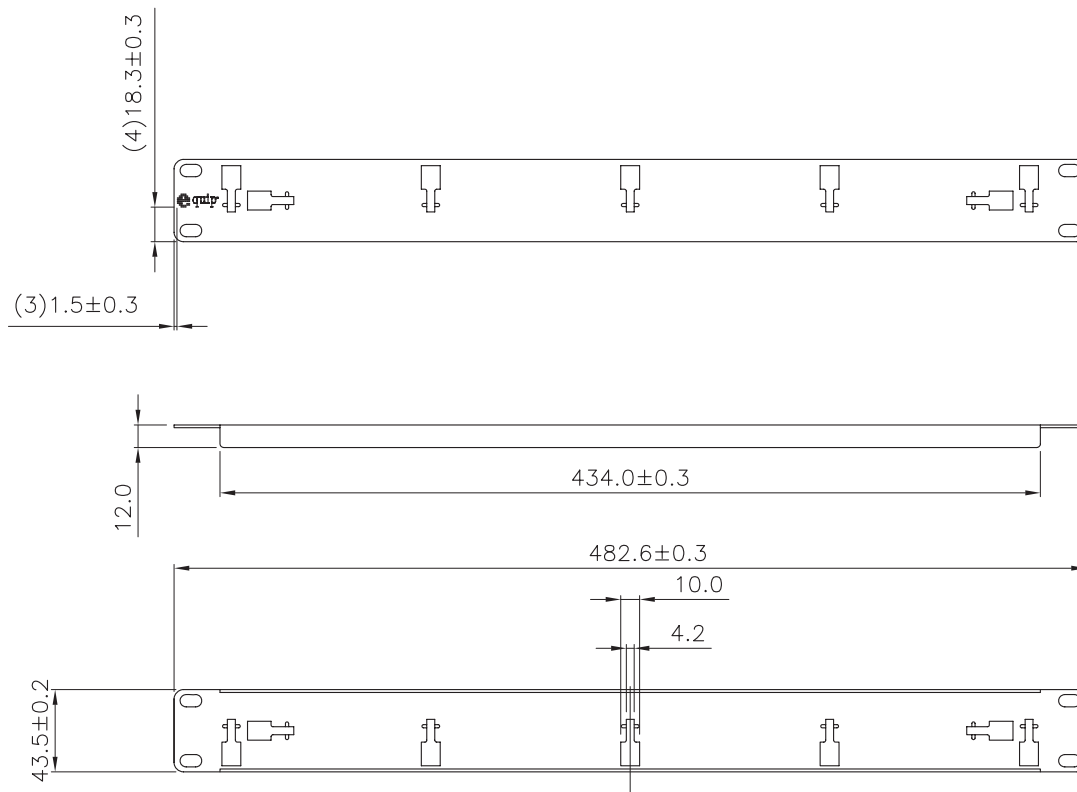

1

2

3

4

5

6

A

B

C

D

19" Cable Management Panel w. 5 holder, 1U, light grey

No.	MODIFIED AREA	ORIGINAL	MODIFY	DATE	MODIFIER

SHEET 1 OF 1

1

2

0

3

4

10cm

5

6